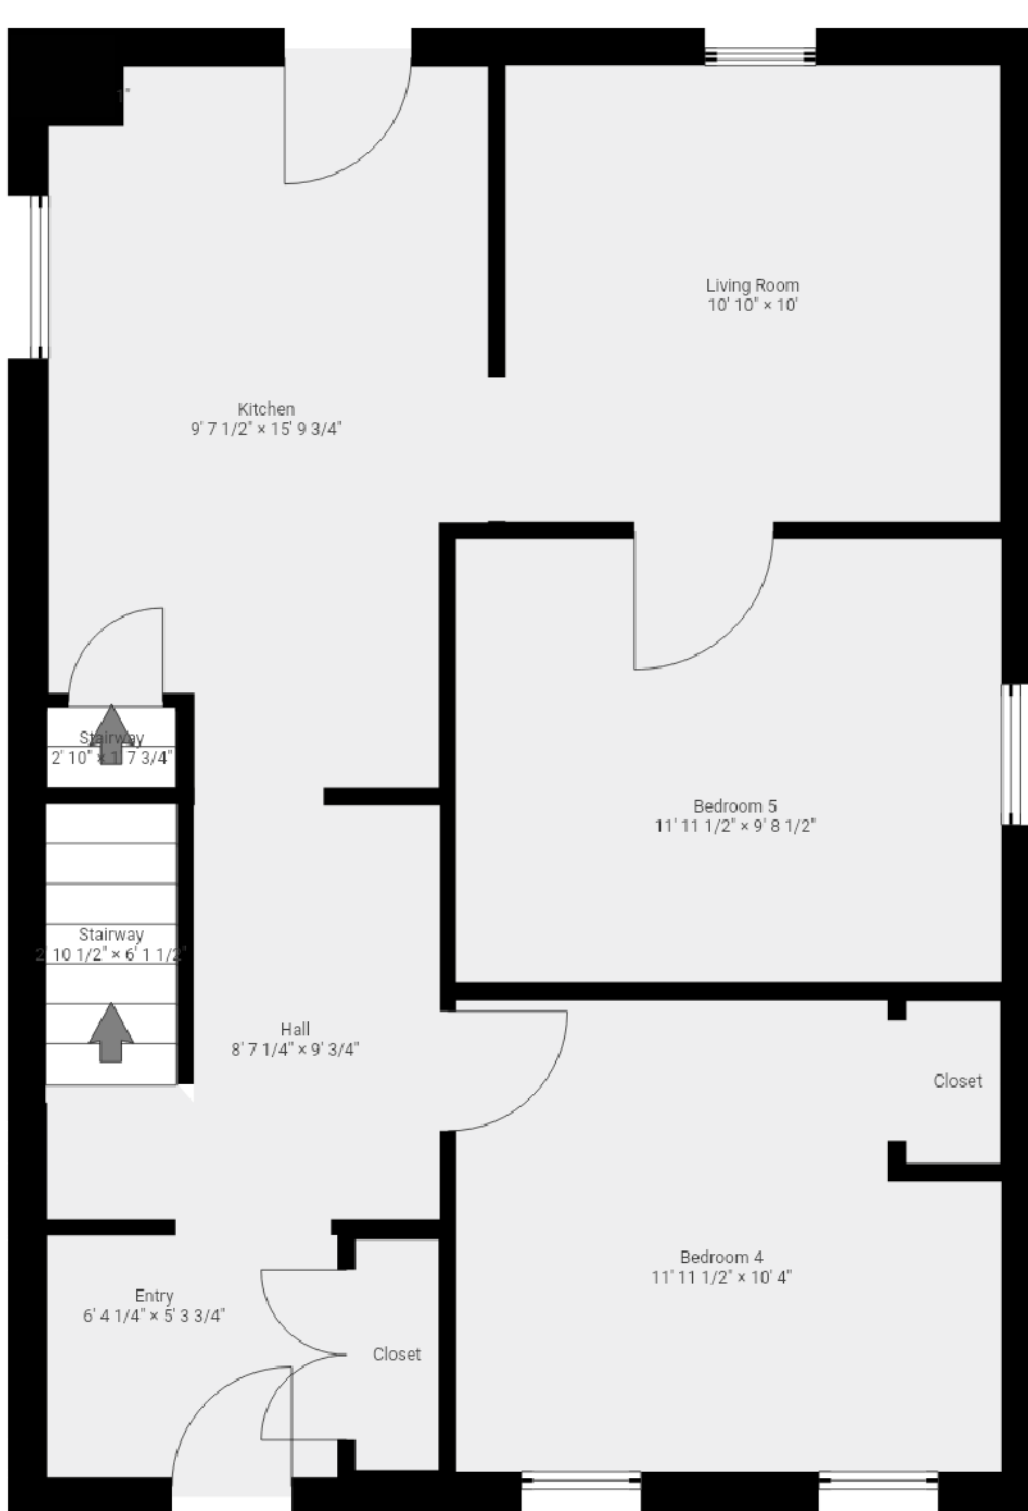

91 Royal Ave
Hamilton, ON

Total Above Grade Exterior ft²
Approx Above Grade Exterior Area = 1413

Total Exterior ft²
Approx Exterior Area (basement included) = 2098

Ground Floor

(above grade)

Approx Interior Area = 644 ft²

Approx Exterior Area = 732 ft²

All room dimensions and floor areas must be considered approximate and are subject to independent verification.

Scan by No More Cowboys Media